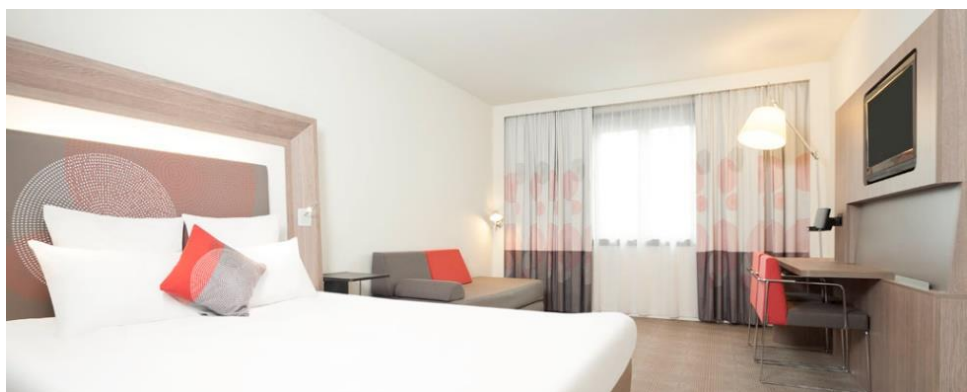

WELCOME TO NOVOTEL BRUSSELS OFF GRAND'PLACE

The hotel, located in the city center, is the ideal base to explore Brussels. The hotel is also perfectly located near the Brussels Central Station, and easily accessible from Brussels Airport. Due to the hotel central location the Grand Place, Royal Palace, Manneken Pis and Atomium can all be reached within minutes. The hotel is the ideal place for a weekend away with your kids or a business stay.

Sleep at Novotel

Our 140 rooms are spacious, contemporary design and adaptable. The Novotel room is truly a place for living. Perfect for all your needs. Superior, Executive, Family or Suites, you have the choice